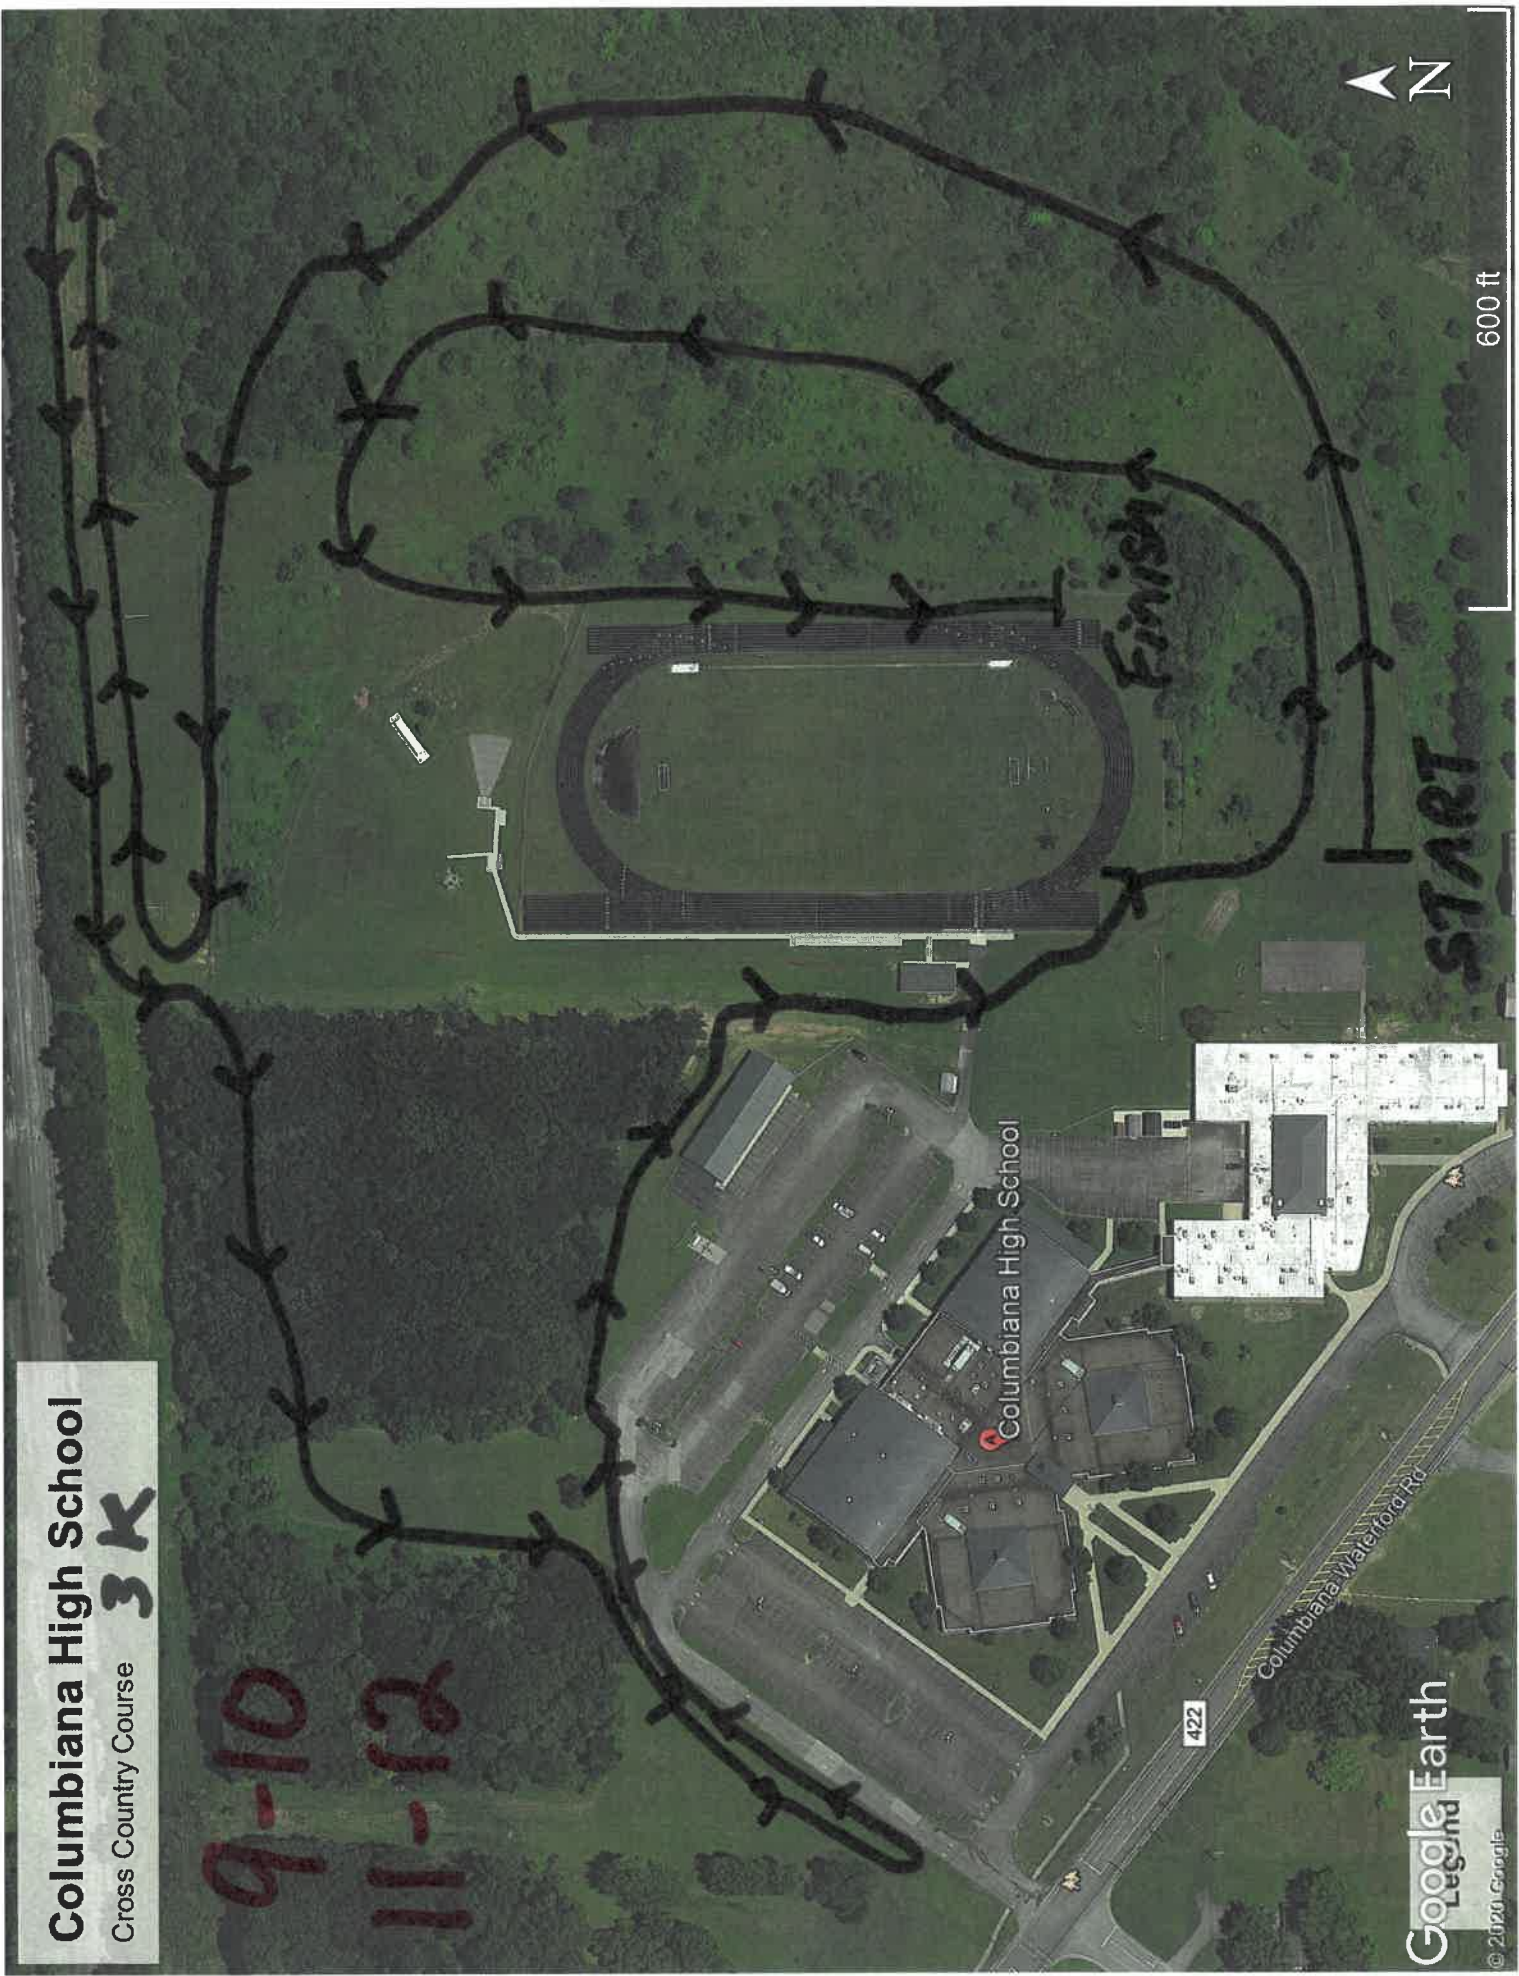

# Columbiana High School

Cross Country Course

2k

8 under

Columbiana High School

Finish

Start

600 ft

# Columbiana High School

Cross Country Course

**3K**

9-10

11-12

600 ft

Google Earth

© 2020 Google

# Columbiana High School

Cross Country Course

4K

13-14

1 mile  
MARK

Finish

2 mile  
MARK

START

2 X Lower Loop

600 ft

Columbiana High School

422

Columbiana Waterford Rd

Google Earth

© 2020 Google